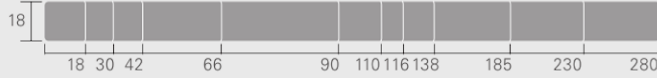

FASCIAS

**BULLNOSE** 138mm x 18mm

**BULLNOSE** 180mm x 18mm

**BULLNOSE** 180mm x 25mm

**BULLNOSE** 230mm x 25mm

BOARDS

**DAR - D4SRC** depth - 18mm

**DAR - D4SRC** depth - 25mm

**DAR - D4SRC** depth - 30mm

**DAR - D4SRC** depth - 42mm

**DAR - D4SQ**

depth - 42mm x 10mm

**DAR - D4SQ**

depth - 66mm x 10mm

**DAR - D4SQ**

depth - 90mm x 10mm