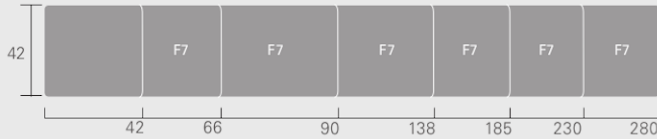

FASCIAS

**BULLNOSE** 138mm x 18mm

**BULLNOSE** 180mm x 18mm

**BULLNOSE** 180mm x 25mm

**BULLNOSE** 230mm x 25mm

BOARDS

**DAR - D4SRC** depth - 18mm

**DAR - D4SRC** depth - 25mm

**DAR - D4SRC** depth - 30mm

**DAR - D4SRC** depth - 42mm

**DAR - D4SQ**

depth - 42mm x 10mm

**DAR - D4SQ**

depth - 66mm x 10mm

**DAR - D4SQ**

depth - 90mm x 10mm

**QUAD**

18mm

**QUAD**

23mm

**SCOTIA**

30mm x 30mm

**EXTERNAL**

**CORNER MOULD**