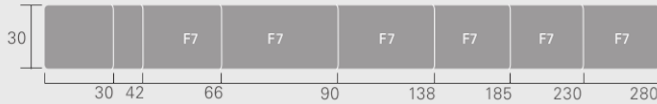

FASCIAS

**BULLNOSE** 138mm x 18mm

**BULLNOSE** 180mm x 18mm

**BULLNOSE** 180mm x 25mm

**BULLNOSE** 230mm x 25mm

BOARDS

**DAR - D4SRC** depth - 18mm

**DAR - D4SRC** depth - 25mm

**DAR - D4SRC** depth - 30mm

**DAR - D4SRC** depth - 42mm

**DAR - D4SQ**

depth - 42mm x 10mm

**DAR - D4SQ**

depth - 66mm x 10mm

**DAR - D4SQ**

depth - 90mm x 10mm